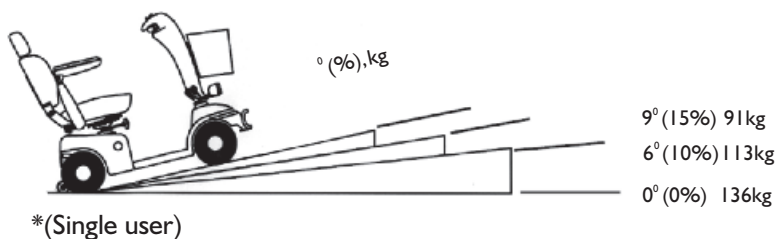

SPECIFICATIONS

SPECIFICATIONS	GK9
Length	1050mm
Width	560mm
Height	880mm
*Safe Climbing Angle	9 Degrees
*Max Climbing Angle	9 Degrees
Maximum Load Single User*	136Kgs
Charger	4Amp
Motor Size	0.8Hp
Maximum Speed	6kmph
Battery Capacity (Minimum Amp)	21 x 21 Amp
Maximum Range #	up to 20km
Wheel Size	225mm
Turning Radius	1150mm
Weight (with battery)	56kg

FEATURES

- Mid Back Seat
- T Bar Steering Tiller
- Adjustable Steering Tiller
- Adjustable width arm rests
- Sliding Seat
- Variable Seat Height
- Battery Power indicator
- Front Bump Bar
- Pull Apart Design for Transport
- Shopping Basket
- **Comprehensive Warranty**

Shoprider is listed and complies with the regulations of the Therapeutic Goods Association of Australia as well as the regulatory bodies and standards in America (FDA) and Europe (CE)

WARNING: Do not exceed 10kph on public roads or paths.

IMPORTANT: Always be sure to read your owner's manual thoroughly before operating your machine.

Driving range varies with the factors shown below

- (1) The weight of the occupant
- (2) Level ground & Ambient temperature
- (3) Battery condition / Type of charger
- (4) Driving Style

Your Authorised dealer

For your nearest Distributor call 1800 672 633
Or visit our Web Site at www.shoprider.com.au