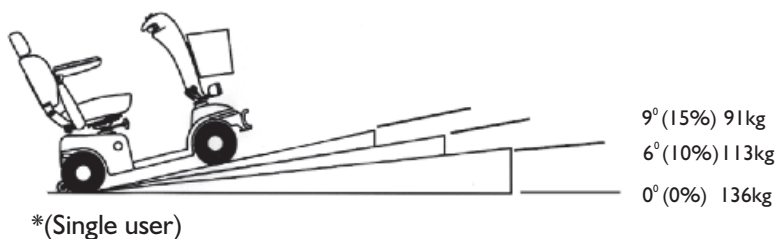

SPECIFICATIONS

	889SL
Length	1300mm
Width	640mm
Height	1200mm
*Safe Climbing Angle	9 Degrees
*Max Climbing Angle	12 Degrees
Maximum Load Single User*	136Kgs
Charger	4Amp
Motor Size	1.20Hp (4 Pole)
Maximum Speed	10kmph
Battery Capacity (Minimum Amp)	40Amp
Maximum Range #	up to 40km
Wheel Size	330mm
Turning Radius	1440mm
Weight (with battery)	99kg

FEATURES

- Large Captain's Seat
- Double Pillow Comfort Seat
- Adjustable Steering Tiller
- Adjustable Width Arm Rests
- Fold Arm Rests
- Sliding Rotating Seats
- Powerful 4 Pole Motor
- Front Shopping Basket
- Modesty Panel
- Variable Seat height
- Horn
- Battery Level Warning Light
- Front & Rear Bumper Pads
- Front & Rear Suspension
- Front & Rear Lights
- Hazard Lights
- Front Lights
- High / Low Speed switch
- Anti Tips Wheels
- **Comprehensive Warranty**

Shoprider is listed and complies with the regulations of the Therapeutic Goods Association of Australia as well as the regulatory bodies and standards in America (FDA) and Europe (CE)

WARNING: Do not exceed 10kph on public roads or paths.

IMPORTANT: Always be sure to read your owner's manual thoroughly before operating your machine.

Driving range varies with the factors shown below

- (1) The weight of the occupant
- (2) Level ground & Ambient temperature
- (3) Battery condition / Type of charger
- (4) Driving Style

SHOPRIDER®
www.shoprider.com.au *mobility*

Your Authorised dealer

For your nearest Distributor call 1800 672 633
Or visit our Web Site at www.shoprider.com.au