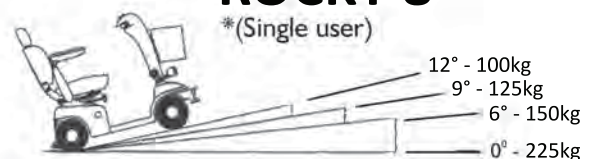

ROCKY 8

*(Single user)

SHOPRIDER®
shoprider.com.au *mobility*

For your nearest Distributor call 1800 672 633
Or visit our Web Site at www.shoprider.com.au

Your Authorised dealer